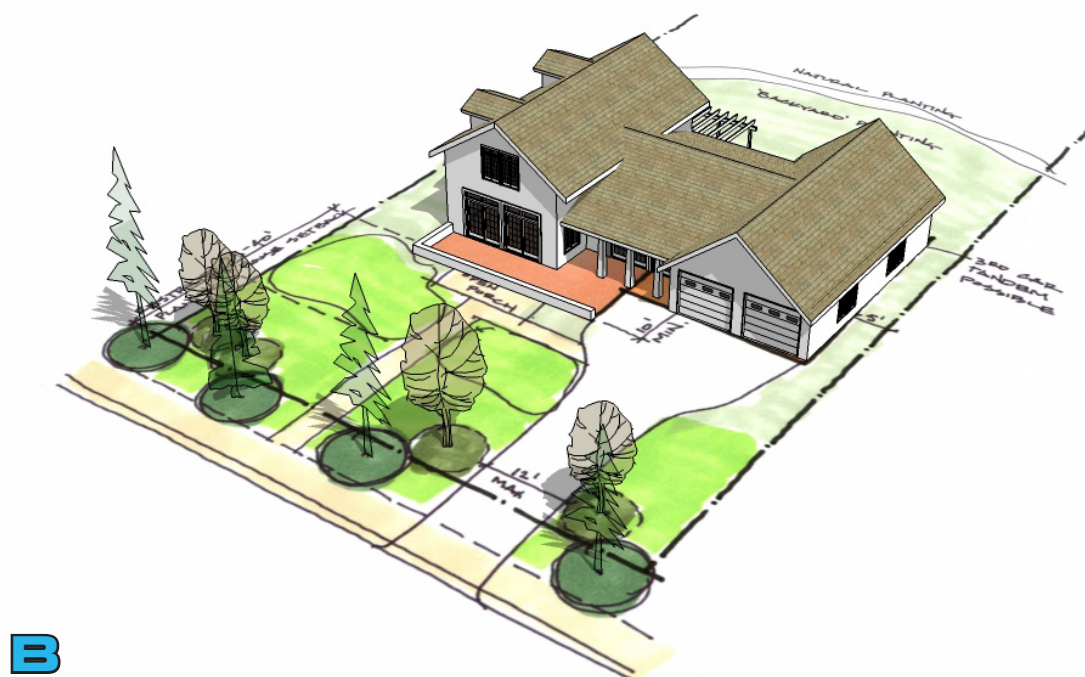

ARCHITECTURAL RESPONSE TO THE LANDSCAPE

A-Overall Image
Midwest Prairie Home:
Strong horizontal and vertical elements.

B-Siting
Garage entry is visible from the street.

C-Connection Elements
Long masonry walls define the path of travel around the structure while setting up horizontal vistas of the surrounding landscape.

D-Details/Materials
Generous overhanging eaves, the use of natural materials both inside and outside the house, as well as the distinctive rows of small windows serve to blur the line between inside and out, and connect the house with the earth.